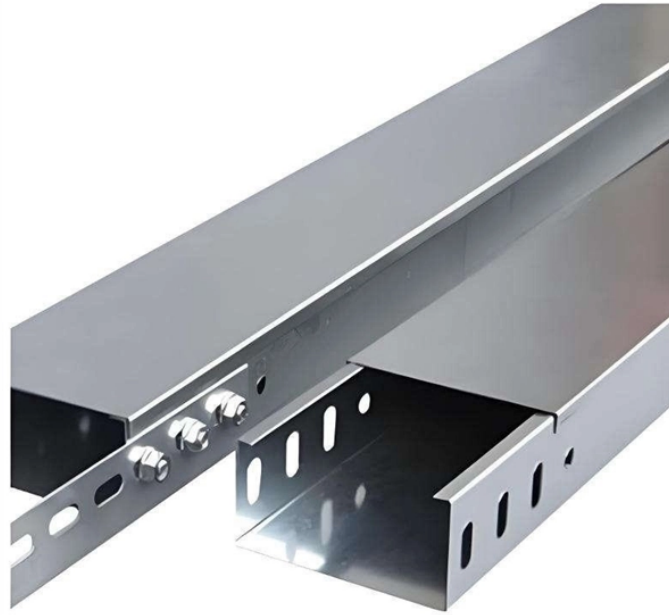

Serbia Server Rack Cold Aisle 2URoHS

Serbia Server Rack Cold Aisle 2URoHS

According to the requirements of a Serbian IDC company, we provide a total solution for its 9-rack modular data center, including 2 sets of 40KW in-row precision air conditioners and ...

Our flexible server racks and aisle containment solutions for hot and cold corridors are both cost and energy efficient. We help you to create a complete, future-proof and sustainable solution.

The goal of a hot or cold aisle configuration is to conserve energy and lower cooling costs by managing air flow. Designing the proper containment system requires lining server racks in rows (or aisles) with ...

For routine monitoring, this rack comes with a management controller that allows it to be remotely controlled. Also, it perfectly matches hot aisle/cold aisle designs. Being able to fit 4 motherboards ...