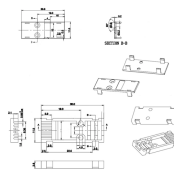

See the features and compare the specs of our PDU families to find the perfect PDU to meet your demanding applications.