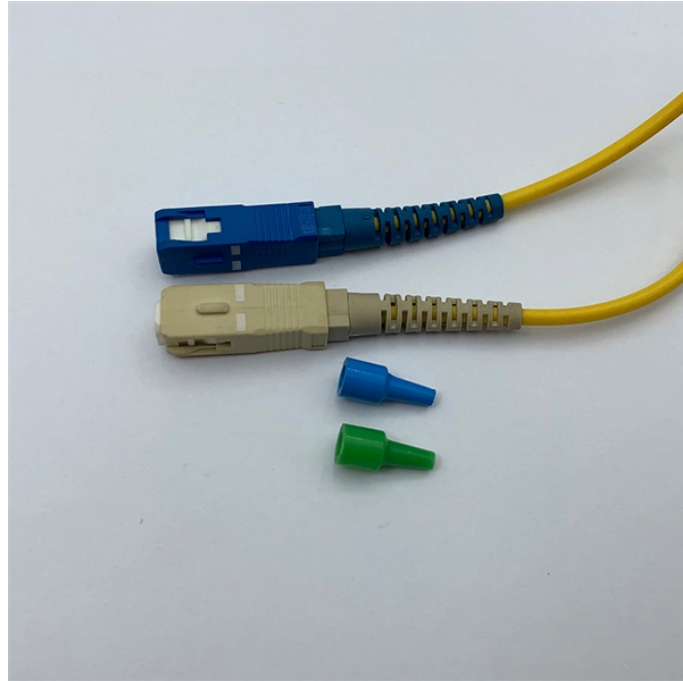

Several Types of Fiber Optic Cold Connectors

Several Types of Fiber Optic Cold Connectors

In this post, we'll discuss the most widely used fiber optic connector types. We'll compare their features and applications to determine which one suits your project needs.

What Is a Fiber Fast Connector? A fiber fast connector, also known as a mechanical splice or cold connector, is a field-installable connector that terminates fiber optic cables without requiring a fusion ...

Waterproof and dustproof, reliable and safe
The outer classic click design allows the sealing ring of the cabinet and door to be seamlessly compressed without leaving a trace of gaps

Learn all major fiber optic connector types (LC, SC, MPO, APC/UPC), their differences, applications, and how to choose the right connector in 2026.

A fiber connector is a precise coupling device to join fiber cables quickly. This guide introduces LC, SC, FC, ST, MPO, CS and many others.

In 2025, advancements have led to several connector types, each serving specific needs. Understanding their differences ensures optimal efficiency in any application. Whether you're setting ...