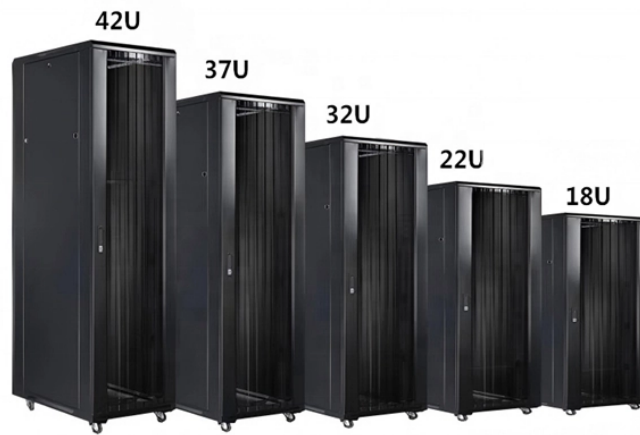

Shelves placed on top of the network cabinet

Shelves placed on top of the network cabinet

Find high quality rack shelves for organizing server, network, and data center equipment efficiently with easy installation and robust design.

By following these steps and creating a rack elevation diagram, you can effectively manage and maintain your network equipment, reduce downtime, and improve troubleshooting efficiency.

This fixed shelf is the perfect way to reliably hold custom electronics equipment in the IT rack. Use it right-side-up or upside-down, mounted deep in the rack or toward the front - no matter what your ...