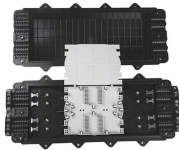

We have as many shelf options as there are use cases. Whether you need a bunch of computers in a single shelf, or just a place to keep a keyboard in your rack, you will find variants that are perfect for ...