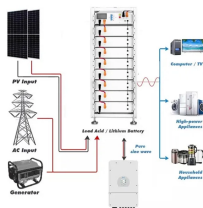

From Marina Bay to Gardens by the Bay, discover vibrant nightlife, hawker food and more in our Singapore travel guide. Find top attractions and expert tips.