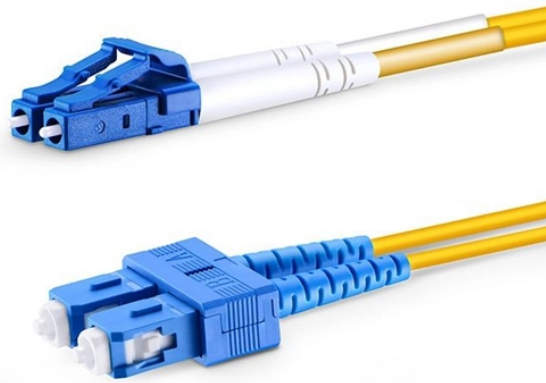

Singapore Data Center Rack Wall Mount