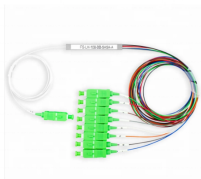

## Singapore Franchise Connector 2 Cores

Fiber Optic Cable - Indoor, Outdoor, Armoured, Multimode, Singlemode, 2, 4, 6, 12, 24 core Fiber Optic Patch Cords - Simplex, Duplex, Multimode, Singlemode, ST, SC, LC, FC connectors

Shop our multicore industrial control cables for robust and reliable performance and enjoy free next-day delivery in Singapore. Order now!

Find a huge range of 2Core Multicore Cable at element14 Singapore. We stock a wide range of Multicore Cable, such as 2Core, 4Core, 3Core & 5Core Multicore Cable from the worlds top ...

Twisted pair and multicore data cables form the backbone of modern networking and telecommunications systems, facilitating the swift and secure transfer of data across various ...

JAS Components Singapore Pte Ltd manufactures and distributes electronic components such as board-to-board connectors, cable assemblies, inductors and crystals, serving customers globally.