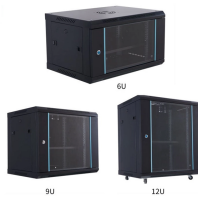

Established in 2009, United U-Li Projects Pte Ltd carry a comprehensive range of high quality cable trays, trunkings, cable ladders, conduits, fittings, floor trunking systems and all assembly systems for ...