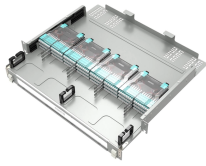

Available on the main cable management accessories, the innovative “Slide-in” system simplifies installation, independently of the lengths of cable tray used. The excellent mechanical strength of the ...