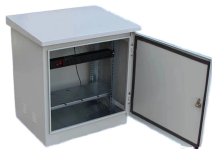

The best Singapore attractions to visit that both tourists and locals will love From dizzying rooftop retreats to wild nighttime safaris, there's no shortage of amazing things to do in this...