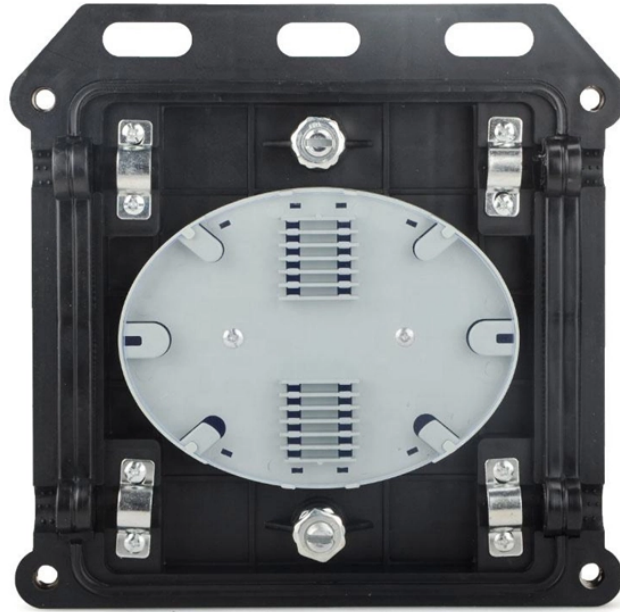

## Single-mode fiber square to round

## Single-mode fiber square to round

Single-mode optical fiber has a small core diameter through which only one mode will propagate. Single mode fiber provides higher transmission speeds and longer distances compared to multimode fiber, ...

Learn all about the differences between single mode and multimode cables, as well as the various fiber wavelengths and standard core sizes used in fiber optics.

Abalone Tech's Simplex Round Fiber Cable is a high-performance, single-fiber optical cable designed for reliable signal transmission in various applications. Its robust circular design offers durability and ...

In this work we discuss optical fiber designs that shape the output beam profile to more closely correspond to what is required in many real world industrial applications.

Product Description ... SC Square & sol; Round Shape Bare Fiber Adapter & comma; quick and easy temporary connections of single-mode and multimode fibers