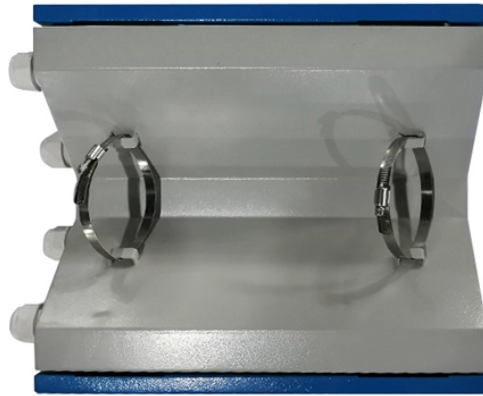

Single-mode optical cable test package

Single-mode optical cable test package

The FTK kit provides a wide selection of fiber optic testing, cleaning, and inspection equipment to enable technicians to install, troubleshoot and maintain fiber optic networks.

Use a single tester for: SC, LC, MPO, FC, HFBR, & other connectors - including universal & duplex options. Send & identify one of 12 unique test tones. Great for quickly verifying continuity, polarity ...

Amazon reserves the right to test "dead on arrival" returns and impose a customer fee equal to 15 percent of the product sales price if the customer misrepresents the condition of the product.

HomePage / Products / Network Infrastructure / Connectivity Products / Fiber Tools and Testers / Fiber Test Cables / Fiber Test Cable, Single Mode, 3mm, Simplex OptiTap to SC/APC -- 3m / 9.8ft