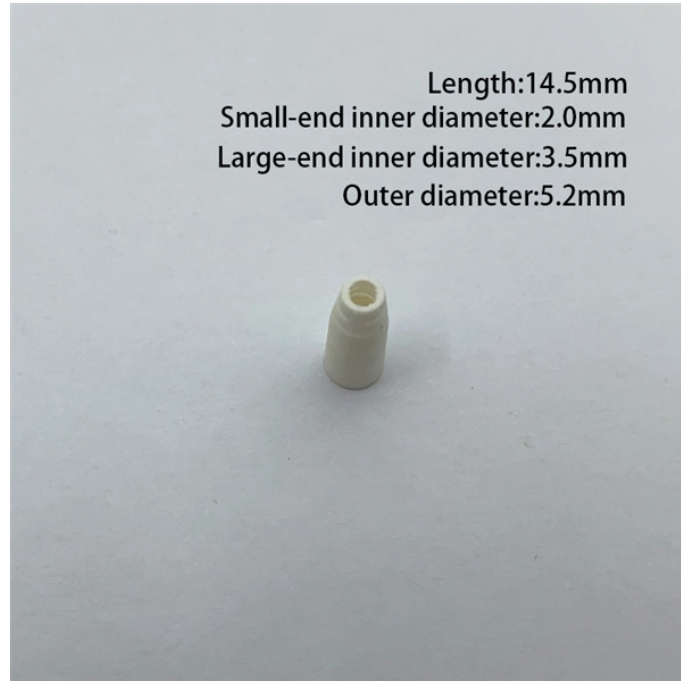

# Single-port 10 Gigabit Ethernet Switch