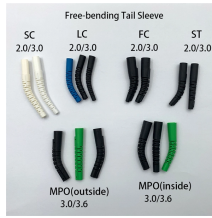

Indzawo Optic Connect

SI single-mode fiber

SI single-mode fiber

YY-SX for Simplex, DX for Duplex, QD for Quad.

Single-mode fiber, also known as monomode fiber, is a type of optical fiber that allows only one mode of light to propagate. To transmit signals through single mode patch cable, a laser ...

A single-mode fiber optic cable is an optical fiber designed to propagate light signals over long distances with minimal attenuation. It comprises one glass or plastic fiber and features a tiny ...

In fiber-optic communication, a single-mode optical fiber, also known as fundamental- or mono-mode, is an optical fiber designed to carry only a single mode of light - the transverse mode.

A single-mode fiber optic cable is an optical fiber designed to propagate light signals over long distances with minimal attenuation. It comprises ...

Single-mode optical fibers are a key component in modern telecommunications, enabling high-speed data transmission over long distances. This article explores what single-mode fibers are, how they ...

What Is Single-Mode Fiber Optic Cable? Single-mode fiber optic cable (SMF) is a type of optical fiber designed to carry a single ray of light mode directly down the fiber core.

Contact Us

For more information, pricing, or custom solutions, please contact us: