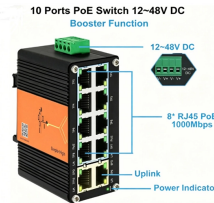

We manufacture and stock Distributions Boxes in various sizes from 3 outlets to 14 outlets: