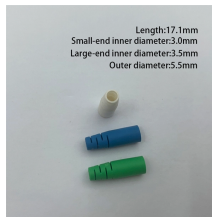

Choose from our selection of power distribution boxes in a wide range of styles and sizes. Same and Next Day Delivery.