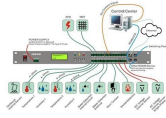

This solution integrates with perimeter cooling and provides immediate improved cooling efficiency by separating hot and cold air within the room. It can be used as an alternative to hot aisle containment

...

Contact Us

For more information, pricing, or custom solutions, please contact us:

Website: <https://indzawo.co.za>

Email: sales@indzawo.co.za

Phone: +27 71 296 8473

Address: 22 Quantum Street, Midrand, 1685, Gauteng, South Africa

This document is for informational purposes only. Specifications subject to change without notice.