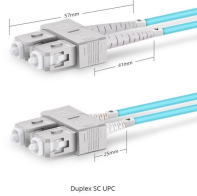

South Asia Server Rack Cold Aisle 42U

South Asia Server Rack Cold Aisle 42U

AZE offers smart modular customizable hot and cold aisle containment solutions with 42U to 52U floor standing server rack enclosures. Save energy, reduce hotspots ...