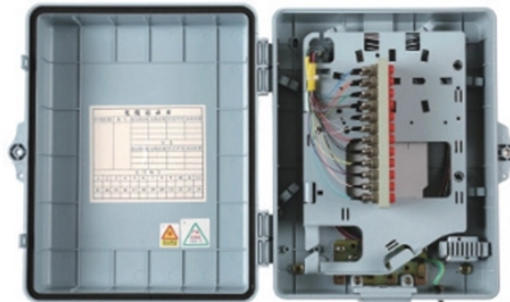

South Asian junction box 4-pin

South Asian junction box 4-pin

We are a unique entity in this industry, actively engaged in offering a premium quality array of Flameproof 4 Way Junction Box.

- 4" square, 1/2 in raised exposed work covers are used to close a 4" square junction box or to attach a device(s) in a surface mount industrial or commercial setting

Connect Two Cables For Additional Reach 4 pin female sockets on both ends Non-Metallic construction won't corrode or rust Will not crack in cold temperature, or warp in heat Warranty: 3 years on casing, ...

IP68 Waterproof Junction Box 4 Way/4 Pin Outdoor Connection Box, Cable Connector, Outdoor External Sleeve Coupler M20 4P Ø5-9mm, for Repair and Extend Power Cables, Black 2 Pcs.

Electrical Boxes & Pull Boxes View 2 x 4 Inch Utility Boxes From ₱ 19.25 4 x 4 Inch Junction Boxes From ₱ 20.15

Features & Benefits 4" deep boxes allows for additional wiring capacity Raised Ground Combination Phillips/Slotted screw heads.

The combination knockouts allow for greater wiring flexibility on the job. They are designed to work with combination Phillips/Slotted screw heads. The box is 2-1/8 in. deep. ...