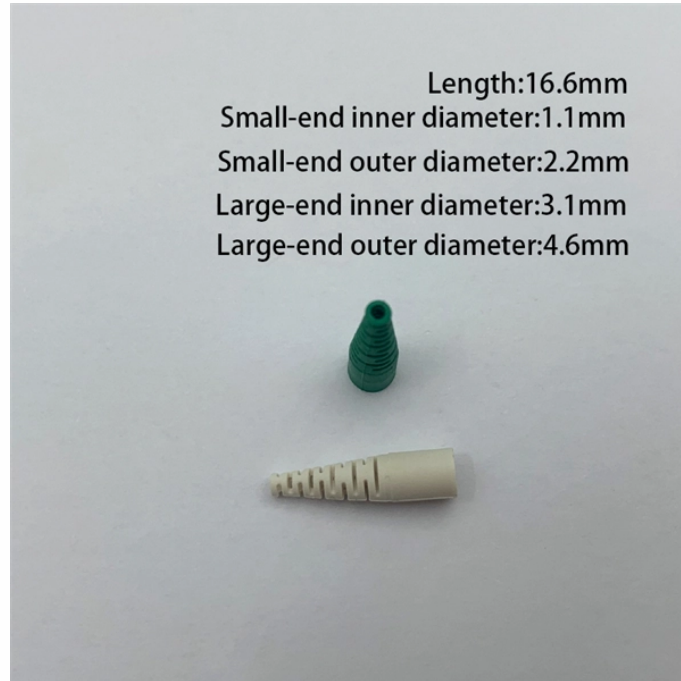

Southeast Asia Channel Cable Tray Factory