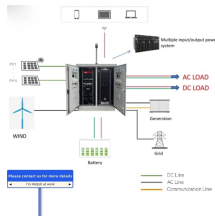

Established in 1984, our company was the first to introduce cable ladders and cable trays in Indonesia and has since been a pioneer in the industry.

Sumber Surya Mandiri is a steel products manufacturer and distributor. Our cable tray factory is located in Indonesia and exports around the world.