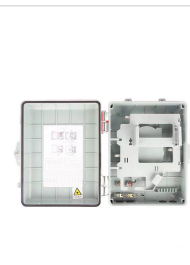

Online calculator for quick calculations, along with a large collection of calculators on math, finance, fitness, and more, each with in-depth information.