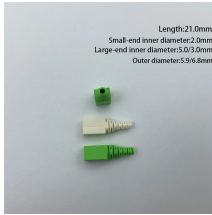

Specialised in producing electrical cabinets for energy distribution, automation and rack systems, Lafer is the perfect blend between innovation and flexibility. It works with customers in Italy and abroad on ...

Pine manufactures Low Voltage switchboards and Medium Voltage switchgears with a wide range of voltages, currents and breaking capacities.

Nuventura and Iberapa, a Spanish manufacturer of high (HV) and medium voltage (MV) substations, have proudly announced the signing of a strategic partnership agreement.

Contact Us

For more information, pricing, or custom solutions, please contact us:

Website: <https://indzawo.co.za>

Email: sales@indzawo.co.za

Phone: +27 71 296 8473

Address: 22 Quantum Street, Midrand, 1685, Gauteng, South Africa

This document is for informational purposes only. Specifications subject to change without notice.