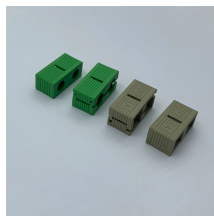

Whether you're planning MEP installations such as pipe and cable tray supports, or access platforms and integrated floors for energy and industry projects, you'll only need one versatile, lightweight, and ...