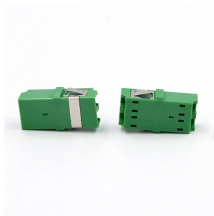

## Specifications and Models of Power Distribution Boxes in West Africa

Learn about components, installation, advantages over traditional methods, and their evolving market in Africa. Discover how Ready Boards are revolutionizing access to electricity in ...

A commonly used distribution box contains doorbells, earth leakage devices, timers, or contact breakers. However, the distribution boxes have several sizes and designs suitable for ...

In the distribution box, commonly known as the distribution board or breaker panel, you'll find several critical components responsible for managing and distributing electrical power ...

The distribution board has the function of delay and instantaneous overload protection. The distribution box is made out of high quality galvanized steel sheet of up to 0.6-1.2mm thickness.

Understand distribution boxes (DB boxes) in 5 minutes. Learn about types, components, functions, and uses. Find the perfect DB box for your needs.

This kind of SMC meter Box is containing French standard MCB and which is widely used in power transmission and distribution equipment in African market. Technical Data: 1. Model No.: SO-SX ...