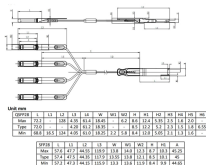

These trays and ladders offer excellent mechanical strength, ensuring long-term performance in harsh environments, making them ideal for power distribution and cable routing applications.

PRISMA is a high quality, tested cable management system with wide range of standard accessories. It's a user friendly Cable Management System and easy to install by using standard accessories.