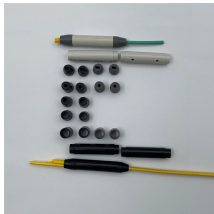

With a rich experience in Project Management and Plant Setups covering a wide range of Greenfield and Brownfield Projects, we have established ourselves as a company that undertakes Turnkey ...