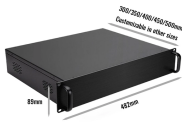

Whether you require cable management solutions for industrial facilities, commercial buildings, or outdoor applications, our stainless steel cable trays are versatile enough to meet your diverse needs.