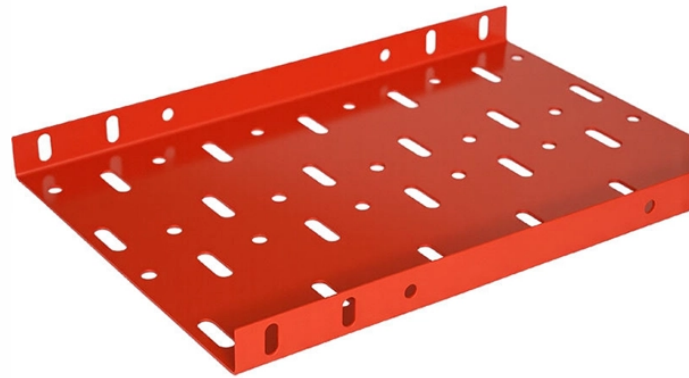

# **Stainless Steel Cable Trays**

## Stainless Steel Cable Trays

Stainless Trading supplies a full range of cable trays, return flange trays and welded wire mesh for cable reticulation

Constructed from high-quality 304 stainless steel, these trays provide exceptional durability and resistance to corrosion. Designed for networking, AV systems, fiber optics, industrial wiring, and ...

These stainless steel wire mesh cable trays suspend cables and ensure that your important wires and cables are safely organized and out of your way. The design of these cable baskets allows for floor ...

Choose from our selection of cable trays, including over 850 products in a wide range of styles and sizes. Same and Next Day Delivery.

Durable Cope Trof cable trays in 304/316 stainless steel for secure, efficient routing.