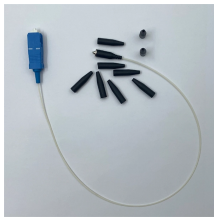

Standard Dimensions of Home Electrical Distribution Boxes in Malta

Standard Dimensions of Home Electrical Distribution Boxes in Malta

Electrical enclosure sizes are not universal, but most manufacturers follow common size families. This guide explains typical wall-mount and floor ...

The Master 2 Module Distribution Box IP55 in Grey is a weatherproof electrical distribution box designed to protect electrical connections and circuit breakers outdoors. It is made of durable materials that ...

The term "standard" is central to defining benchmarks and norms across countless areas, from education and industry to culture and communication. Its significance lies in fostering quality, ...

The series "ST" of wall mount boxes are made up of pressbent steel sheet and have hidden hinges. The box body has a triple angle along the edge of contact with the door, guaranteeng IP66 degree of ...