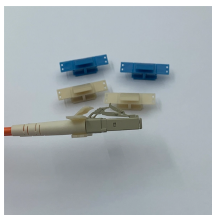

A low voltage distribution system shall be available to incorporate DMX, Ethernet or other protocols as specified in the power distribution box. A voltage barrier shall be used to separate the low voltage ...