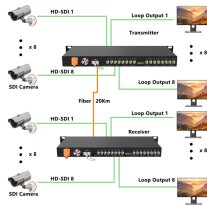

A standard is a level of quality or achievement, especially a level that is thought to be acceptable. The standard of professional cricket has never been lower.