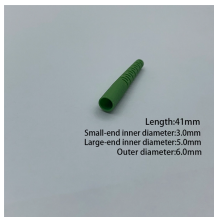

The meaning of STRUCTURE is the action of building : construction. How to use structure in a sentence.