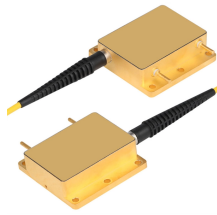

Supplier s 24-core optical fiber terminal box

Supplier s 24-core optical fiber terminal box

This 24-core terminal box can connect the drop cable to the feeder cable as the termination point in the Fttx network, which is the cable to meet at least 16 user requirements. It can help splicing, splitting, ...

Fiber optic termination box is available for the distribution and terminal connection of various kinds of optical fiber system, especially suitable for network terminal distribution, in which the ...

Description This distribution box terminates up to 2 fiber optic cables, offers spaces for splitters and up to 48 fusions, allocates 24 SC adapters and working under both indoor and outdoor environments. It ...

This type fiber access termination box [FDB] is able to hold up to 24 subscribers. It is used as a termination point for the feeder cable to connect with drop cable in FTTx network system.

Leading fiber optic termination box manufacturers & suppliers, provide a range of fiber box with different core numbers and support OEM ODM service.

The 24 Core Fiber Optic Distribution Box With a maximum capacity of 24 cores, it has the capability to splice up to 72 cores in total. It is a versatile and highly protective solution suitable for both indoor ...