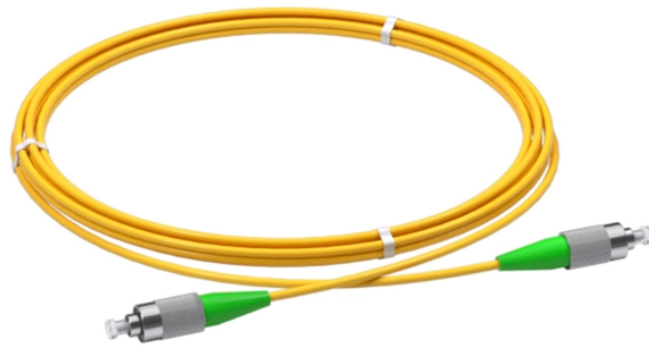

Surface-mounted distribution box Huijue