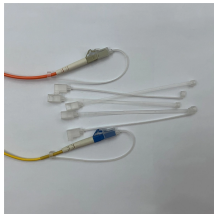

## Surface-mounted electrical box wiring connector

Upgrade to surface mount electrical boxes for a sleek, modern look. Browse fire-retardant plastic designs with raceway compatibility and mounting accessories.

Connect these boxes to a main box—they do not have a main circuit breaker switch. They are single-phase, 3-wire, and can be mounted for top or bottom feed conduit connections.

**Wire Capacity:** Make sure the box can accommodate the number and gauge of wires safely. **Space for Connections:** Allow extra room for wire nuts and connectors to avoid overcrowding. **Outdoor Use:** For ...

Trust the industry's largest provider of end-to-end wire and cable management solutions for indoor and outdoor applications. Explore the Wiremold product line.

ICC 4 Port Surface Mount Box in White, 5 Pack, Works with Slim and Wide Profile Keystone Jacks (Sold Separately), Compact Outlet for Voice and Data Connections, UL Listed TAA Compliant, IC107B54WH

The Legrand Wiremold 700 series raceway is ideal for surface mounting small amounts of electrical wiring or communication cables. Surface metal raceway allows you to add fixtures and outlets ...

Surface-mounted outlet boxes attach directly to your wall without requiring you to cut into drywall or plaster. They house standard electrical outlets and connect to your home's wiring through conduit or ...