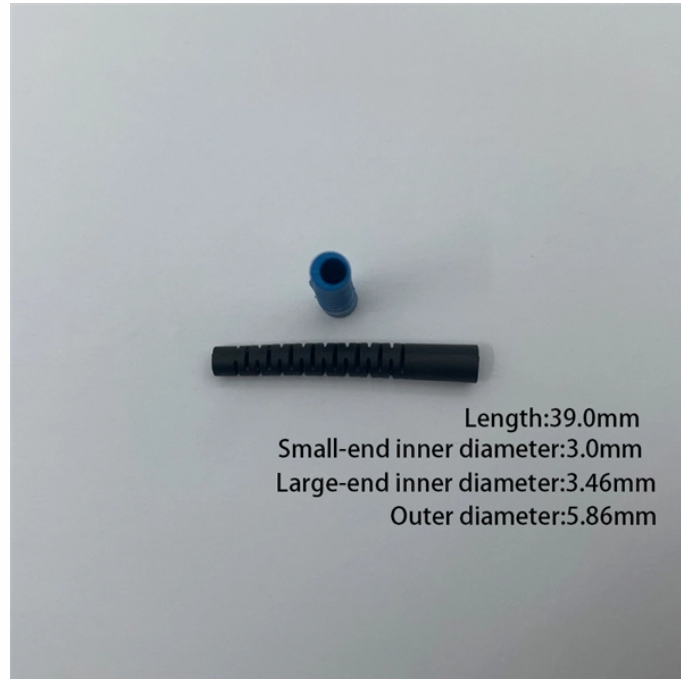

Surface-mounted electrical box with self-operated waterproofing

Surface-mounted electrical box with self-operated waterproofing

Choose from our selection of plastic surface-mount outlet boxes, filler plates for circuit breaker boxes, square D main circuit breaker boxes, and more. Same and Next Day Delivery.