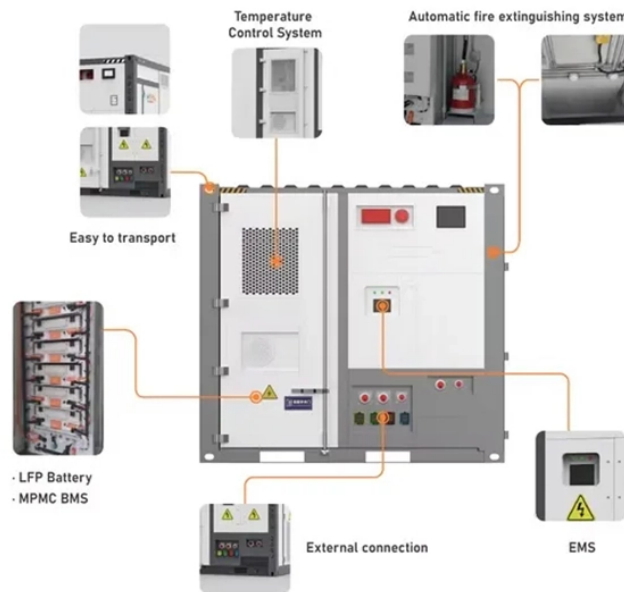

## Surge Protection Installation for Columbia Floor Distribution Boxes

### Overview

Use AWG #10 stranded wire or larger (which is readily available and easily installed) to connect between the SPD and the breaker panel. Short direct connections. 3-phase AC Surge Protection Device SPD Installation for Distribution Box, Switchgear, Cabinets, Industrial and Commercial. 0:00. Surge protectors act like precision pressure-release valves that stop your expensive electronics from becoming surge casualties when lightning strikes or power fluctuations happen. Here's the uncomfortable truth: surges happen constantly. They're not just during thunderstorms either. Their job is to clamp down on transient overvoltages and safely divert surge currents to ground, keeping your sensitive devices safe. Instead of repeating definitions or legal standards.

## Surge Protection Installation for Columbia Floor Distribution Boxes

Don't have an account? Sign up! Activate a New Card.

Think of your distribution box as the main water valve for your home's electrical system. Surge protectors act like precision pressure-release valves that stop your expensive electronics from ...