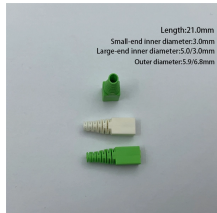

This ensures optimum protection of all loads connected to the panel. Use AWG #10 stranded wire or larger (which is readily available and easily installed) to connect between the SPD and the breaker ...