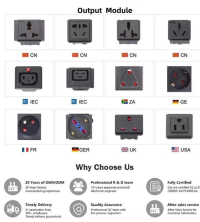

Eaton Protection Box is a best in class multi outlet surge protection device for sensitive and critical equipment in residential or professional environment. Eaton Protection Box advanced design is ...