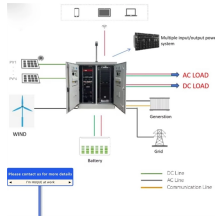

Features of Power Distribution Boxes Our power distribution boxes feature advanced safety mechanisms, including circuit breakers, surge protection, and ground fault protection for reliable ...

At Surge we throw the best kids' birthday parties because we have something for everyone. We have party packages for young children, teens, and even that hard-to-please preteen in your house who ...

Surge stays ahead of the rapidly evolving life science industry by delivering qualified, experienced professionals who help our clients meet critical research, regulatory, and production demands.

Surge Suppressors (TVSS), should be installed in all facilities to safeguard systems. An SPD's function is to eliminate maging activity throughout all electrical distribution systems and equipment ...

Fatech Type 1 three phase surge protection distribution box signed for on-line monitoring of surge protector degradation, circuit breaker working status, SPD action times (surge counting), earthing ...