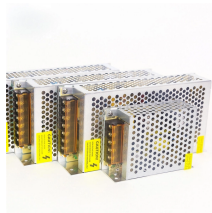

Nordic Wire Tray blir Nordic Wire Tray. Nytt namn, nytt utseende, samma nordiska kvalitet. Vi fortsätter driva innovativa lösningar för kabeldragning, med ett av branschens mest kompletta ...