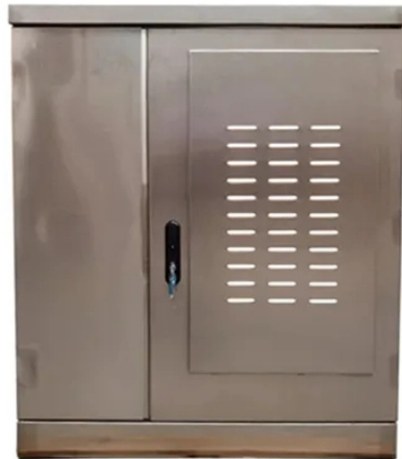

## Swedish Stainless Steel Cable Tray Accessories

Here you will find wall sockets, cable ladders, and accessories for easy installation. We also offer smart wall sockets, switches, and dimmers from several major suppliers.

Achieve a clean, professional cable management system with the Kable Kontrol® Stainless Steel Cable Tray Straight Sections. Constructed from high-quality 304 stainless steel with a chrome finish, these ...