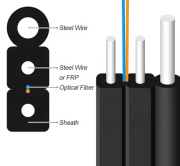

Legrand - On-Q 30 Inch Media Enclosure, WiFi Electrical Box, Cable Management Box for Distribution of Networking Service, Recessed Media Box Lets Signal Through, White, ENP3050NA