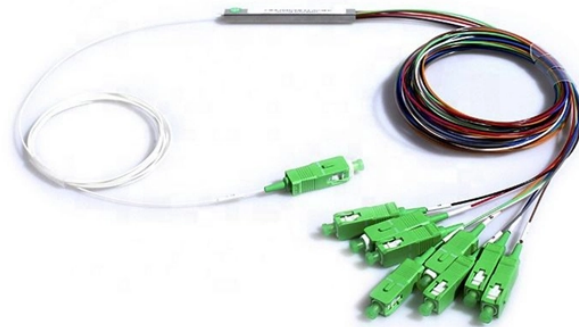

## Swing Distribution Box

## Swing Distribution Box

Find high-quality distribution boxes from GEYA. Our durable enclosures ensure safe and organized electrical installations.

San Diego has a large diverse West Coast Swing community, from the young to young at heart, and from those who have danced over a decade to those who took their first steps as a Westie ...

Legrand - On-Q 30 Inch Media Enclosure, WiFi Electrical Box, Cable Management Box for Distribution of Networking Service, Recessed Media Box Lets Signal Through, White, ENP3050NA

Product Description Introducing the Creative Swing Door Electrical Panel Cover, adding style and functionality to your home decor. This special electrical panel cover features a sleek, modern design ...