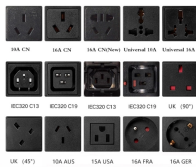

Palazzoli products are suitable for use in thermoelectric power plants, cement plants, mineral oil extraction plants, nuclear plants and laboratories, commercial and exhibition activities, airports, ...

Save this place to a Trip, where you can track your faves and get personalized picks as you plan. Tiny, multilingual Switzerland packs a lot into its landlocked borders: glittering lakes, sky-high peaks, ...