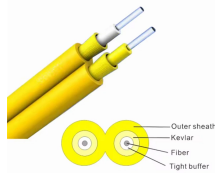

Switzerland is a landlocked mountainous country in South-Central Europe, bordered by Austria, France, Germany, Italy, and Liechtenstein. With an area of 41,285 km², the country is just slightly smaller ...