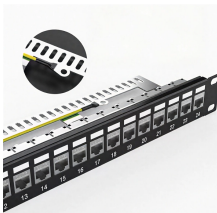

The PLZT optical switching subsystem is equipped with a MZ type PLZT optical switch with single mode fiber ports, a high-speed driver, and FPGA controller with D-Sub ports in a single 19 inch case.