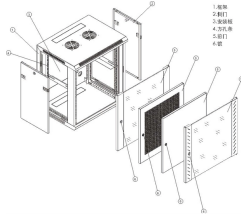

Ideal for fiber-based deployments, it features 24 Gigabit Ethernet SFP ports and supports advanced modular uplink options to ensure flexible connectivity and future-ready expansion.