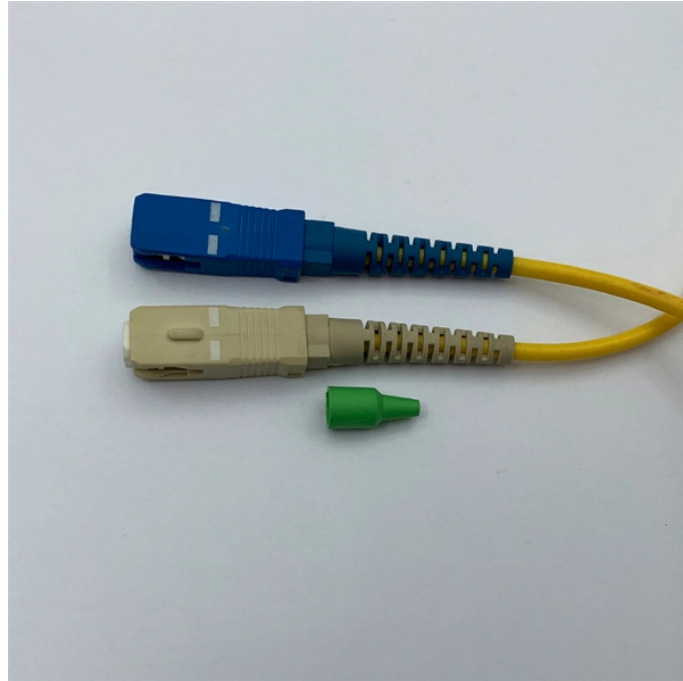

Switch with fiber optic module

Switch with fiber optic module

Search Newegg for fiber optic switch. Get fast shipping and top-rated customer service.

Discover fiber switches designed for reliable network connectivity. Browse 10G, 2.5G, and gigabit options to expand your bandwidth.

Managed and unmanaged Layer 2 and Layer 3 fiber optic Ethernet switches. With 10G SFP+ fiber optic transceiver modules, they meet your highest bandwidth demand.

5-Port 2.5Gb Switch with 10Gb SFP+ Port, Less Heat Unmanaged Multigig Ethernet Splitter for NAS, Gaming, PC - Plug & Play, Silent Aluminum Housing, Professional Grade 2.5 Gigabit Network Switch

Discover the top 11 fiber optic switch modules for 2026 networking that can elevate your infrastructure—continue reading to find the perfect fit for your needs.

Sercalo Microtechnology's SC type co-axial 1xN and 2xN fiber optic switches are based on a design where a single MEMS mirror redirects light from a common fiber to one of N ports. The miniature ...

Our ESW-2206 optical fiber switch has 2 fiber optic SFP module ports. It supports dual optical SFP modules and gigabit transmission speeds.

A fiber optic switch is a module or device that switches optic fiber signals between circuits. Although this can refer to a wide range of devices that exist in telecom optical infrastructure, most utilize electronic ...