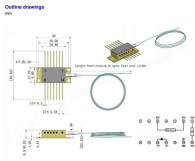

TP General AI Server

TP is a global leader in digital business services, combining advanced AI technology with human empathy to deliver simpler, faster, and safer solutions for the world's leading brands.