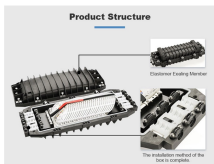

TP will use the acquisition to expand its TP.ai Data Services with on-demand access to certified and highly skilled professionals at scale, enabling faster project delivery and enhanced...