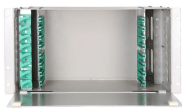

It is easy to meet guys on Adam4Adam and we redesigned our app to make it even better, faster and easier to use. With 15 years in the dating industry, 10 million users, and being 100% FREE, it's no ...