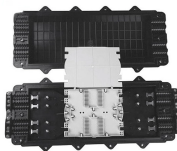

Chat on and on and on on Adam4Adam, because there are no restrictions here. Send and receive unlimited messages, send photos directly into the conversation or send a smile to users that you like.