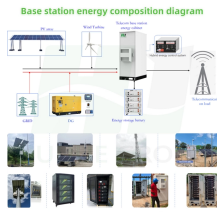

IP-rated waterproof boxes for safe wiring. Durable junction boxes for outdoor and indoor electrical installations in Tanzania.

X Alerts Ok Copyright 2026 A4A Network inc. All Rights Reserved Adam4Adam is exempt from 18 USC 2257 Record. Keeping Requirements. Must be 18.