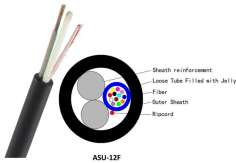

Equipped with advanced telemetry, communication and processing capabilities, the TBox RTU empowers organisations to make informed decisions based on accurate and timely information. TBox ...