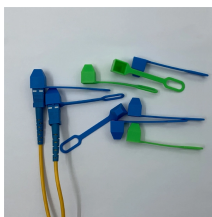

Having or demonstrating special skill or practical knowledge especially in a mechanical or scientific field: a technical adviser; technical expertise in digital photography.