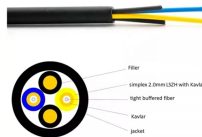

It shall be possible to safely work in the cable box of a de-energised circuit where the busbars remain energized. It shall preferably be possible to safely replace a circuit breaker assembly without de ...

TEMPORARY meaning: 1. not lasting or needed for very long: 2. not lasting or needed for very long: 3. not lasting or.... Learn more.