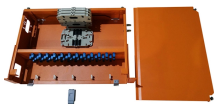

## Temporary low-voltage distribution box

Easy to transport and set up, our spider boxes meet industry safety standards, ensuring a dependable power source for any temporary setup, enhancing operational efficiency and safety.

Temporary power distribution boxes provide safe jobsite power. Order now for organized outlets, breakers, and dependable temporary electrical access.

Get the power you need with Southwire's high-quality temporary power distribution boxes.

Browse power distribution boxes with circuit breaker protection and multiple outlet configurations. Shop durable solutions for construction and emergency use.

Also called power spider boxes, they provide temporary power for locations without permanent electricity sources. Common applications include construction, outdoor events, emergency services, and ...

Power Distribution Box, Includes: (1) Twist-Lock 30A 125/250V Power Inlet, (8) 20A 125V 5-20R Power Outlets and (2) 20A 125V 5-20R GFCI Power Outlets. Category: Temporary Power Distribution Boxes.

The Mini Xtreme Box is intended for connection to a split-phase 125/250-Volt 30 Amp power source. This source may be a generator, utility power drop, or range or dryer outlet using Southwire-supplied ...