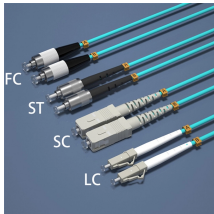

Some common synonyms of impact are collision, concussion, and shock. While all these words mean "a forceful, even violent contact between two or more things," impact may be used to imply contact ...