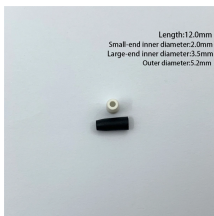

This article will delve into the key design principles, dust prevention strategies, and maintenance protocols that can help prevent the adverse effects of dust accumulation on cable trays.