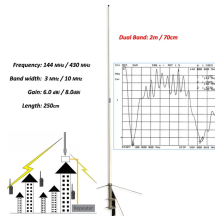

This comprehensive guide investigates the most frequent wire management challenges faced in real-world setups and demonstrates how the correct cable tray accessories may address them.

When pulling medium voltage cable in cable trays, use the conductor for pulling, not the insulation or cable jacket. Remove enough cable jacket, insulation, and any other material to expose the bare ...