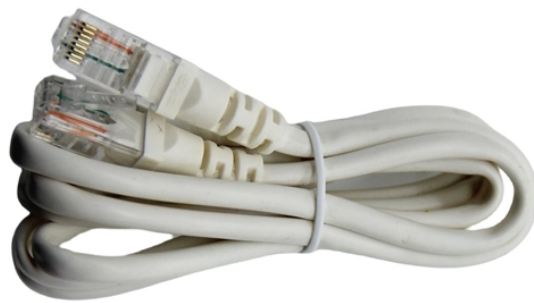

The lead screw can suspend 3 layers of mesh cable trays

The lead screw can suspend 3 layers of mesh cable trays

Answer: Yes; cables are tied down in cable trays to keep the cables in the cable tray, to maintain spacing between cables, or to segregate or confine certain types of cables to specific locations. The ...

With three different side heights, it is possible to react very flexibly to different cable volumes when necessary. The large mesh holes allow cables and lines to be fed in or out at any point.

Discover mesh cable trays, screw connection from OBO Bettermann & find the right solution for your project! OBO - Your supplier for electrical installation

The acclaimed Griplock® Cable Suspension System lets you adjust the height of each suspension point in seconds without tools, cutting hours out of normal installation times.

Yes, many of the mounting options, such as wall brackets and ceiling suspensions, can be used for both wire mesh baskets and cable trays. The key is ensuring the weight of the cables is ...

Mesh cable trays - Mesh cable trays, screw connection.

Securely hangs wire mesh cable tray from the ceiling of your data center, network closet or industrial space.

Cablofil Wiremesh Cable Tray concept based upon performance, safety and economy; three qualities which make Cablofil Wiremesh Cable Tray system preferred by installers. Cablofil ...