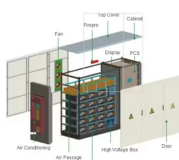

The lead screw can suspend 3 layers of mesh cable trays

The lead screw can suspend 3 layers of mesh cable trays

Answer: Yes; cables are tied down in cable trays to keep the cables in the cable tray, to maintain spacing between cables, or to segregate or confine certain types of cables to specific locations. The ...

With three different side heights, it is possible to react very flexibly to different cable volumes when necessary. The large mesh holes allow cables and lines to be fed in or out at any point.

Discover mesh cable trays, screw connection from OBO Bettermann & find the right solution for your project! OBO - Your supplier for electrical installation

The acclaimed Griplock® Cable Suspension System lets you adjust the height of each suspension point in seconds without tools, cutting hours out of normal installation times.

Yes, many of the mounting options, such as wall brackets and ceiling suspensions, can be used for both wire mesh baskets and cable trays. The key is ensuring the weight of the cables is ...

Mesh cable trays - Mesh cable trays, screw connection.

Securely hangs wire mesh cable tray from the ceiling of your data center, network closet or industrial space.

Cablofil Wiremesh Cable Tray concept based upon performance, safety and economy; three qualities which make Cablofil Wiremesh Cable Tray system preferred by installers. Cablofil ...