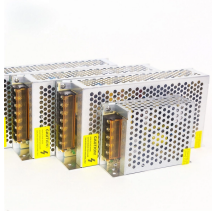

The machine s electrical distribution box

The machine s electrical distribution box

Distribution boxes, or electrical junction boxes as they are sometimes called, play a vital role in electrical systems. They act as the central location where electrical energy is given out and ...

What Is a Distribution Box? A distribution box, also known as a distribution board or panel, is the central unit that distributes incoming electrical power to various circuits. The primary role of a ...

Learn what a power distribution box is, how it works, key components, types, and why it's vital for safe and efficient electrical systems.

Power boxes, also known as electrical enclosures or distribution panels, play a key role in managing electricity across various circuits. Understanding the different types of power box for ...

What is a Distribution Box? A distribution box, or DB box, is a circuit breaker enclosure. It is a vital part and central hub of any electrical system. The hub distributes electrical power from a ...

Length:40.0mm
Small-end inner diameter:3.2mm
Large-end inner diameter:5.3mm
Outer diameter:7.2mm